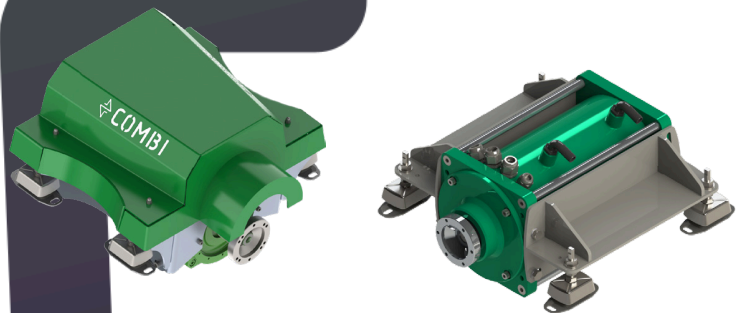

Product Overview

E-POWER FROM 1 UP TO 100KW

OUTBOARDS

JET DRIVES

HYBRIDS

NAUTIC POD'S

INBOARDS

SAILDRIVES