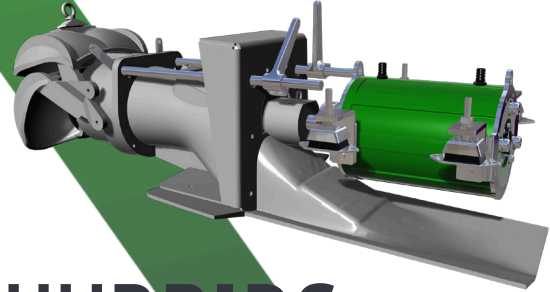

Product Overview

E-POWER FROM 1 UP TO 100KW

OUTBOARDS

JET DRIVES

HYBRIDS

NAUTIC POD'S

INBOARDS

SAILDRIVES