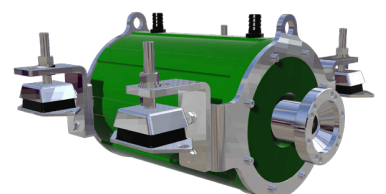

Product Overview

E-POWER FROM 1 UP TO 100KW

OUTBOARDS

JET DRIVES

HYBRIDS

NAUTIC POD'S

INBOARDS

SAILDRIVES