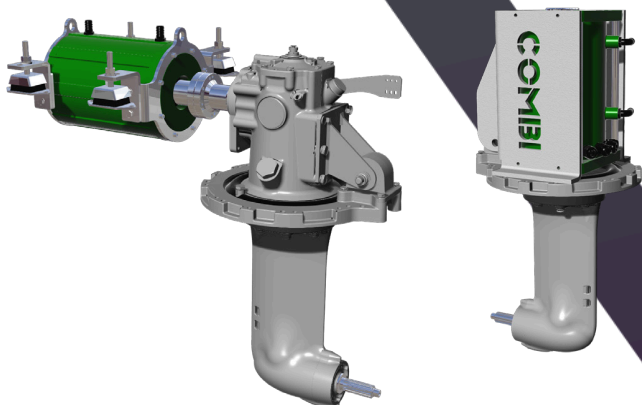

Product Overview

E-POWER FROM 1 UP TO 100KW

OUTBOARDS

JET DRIVES

HYBRIDS

NAUTIC POD'S

INBOARDS

SAILDRIVES